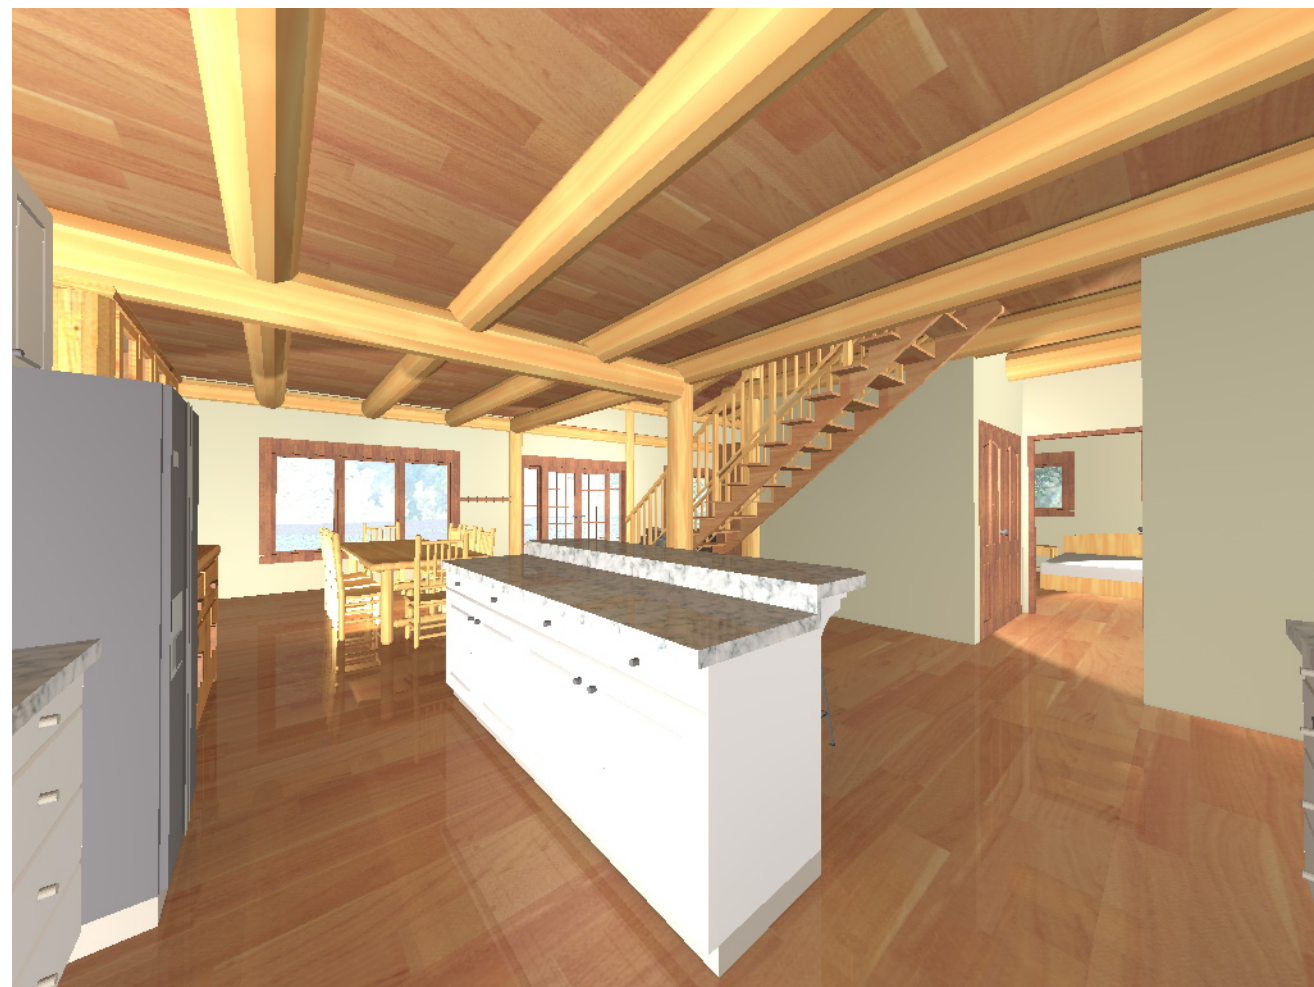

LOOKOUT RIDGE

TOTAL AREA:
1895 SQ.FT
176 SQ.M.

SECOND FLOOR PLAN
AREA: 615 SQ. FT. / 57.1 SQ. M

FIRST FLOOR PLAN
AREA: 1280 SQ.FT. / 118.9 SQ. M