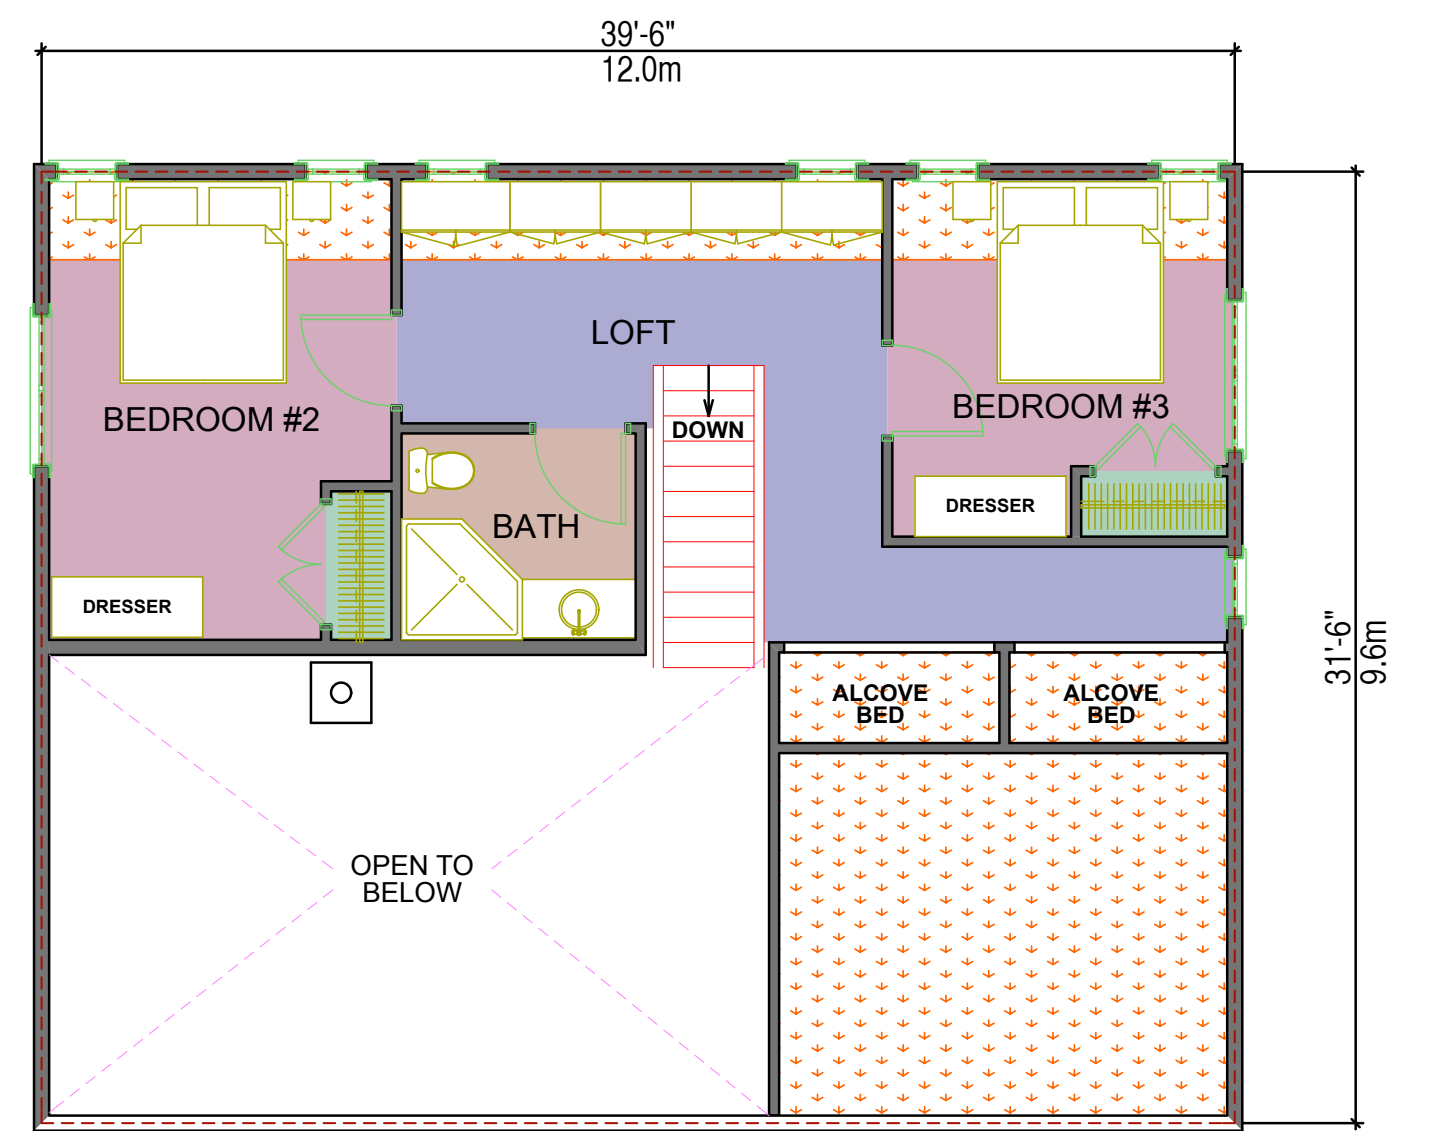

LOOKOUT RIDGE

TOTAL AREA:
1895 SQ.FT
176 SQ.M.

SECOND FLOOR PLAN
AREA: 615 SQ. FT. / 57.1 SQ. M

FIRST FLOOR PLAN
AREA: 1280 SQ.FT. / 118.9 SQ. M